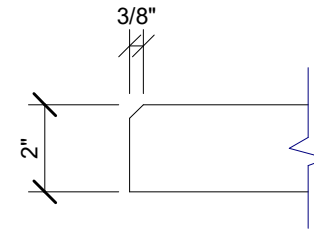

1 SIDE VIEW
1" = 1'-0"

2 EDGE DETAIL
3" = 1'-0"

3 PLAN VIEW
1" = 1'-0"

4 END VIEW
1" = 1'-0"

123 Columbia Court N. Chaska, MN 55318
www.acousticalsurfaces.com
1-800-854-2948

PRODUCT LINE: 2" Enviroacoustic Design Panels - 2ft x 4ft - Beveled Edge - Twigs