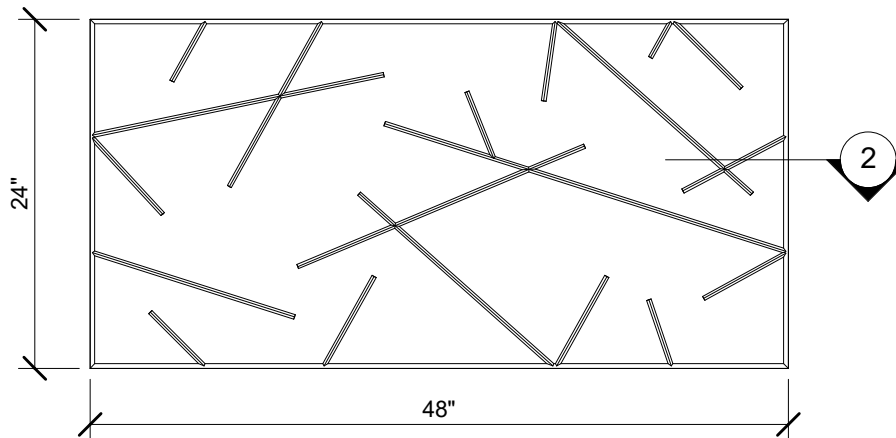

1 SIDE VIEW
1" = 1'-0"

2 EDGE DETAIL
3" = 1'-0"

3 PLAN VIEW
1" = 1'-0"

4 END VIEW
1" = 1'-0"

123 Columbia Court N. Chaska, MN 55318
www.acousticalsurfaces.com
1-800-854-2948

PRODUCT LINE: 2" Enviroacoustic Design Panels - 2ft x 4ft - Beveled Edge - Twigs